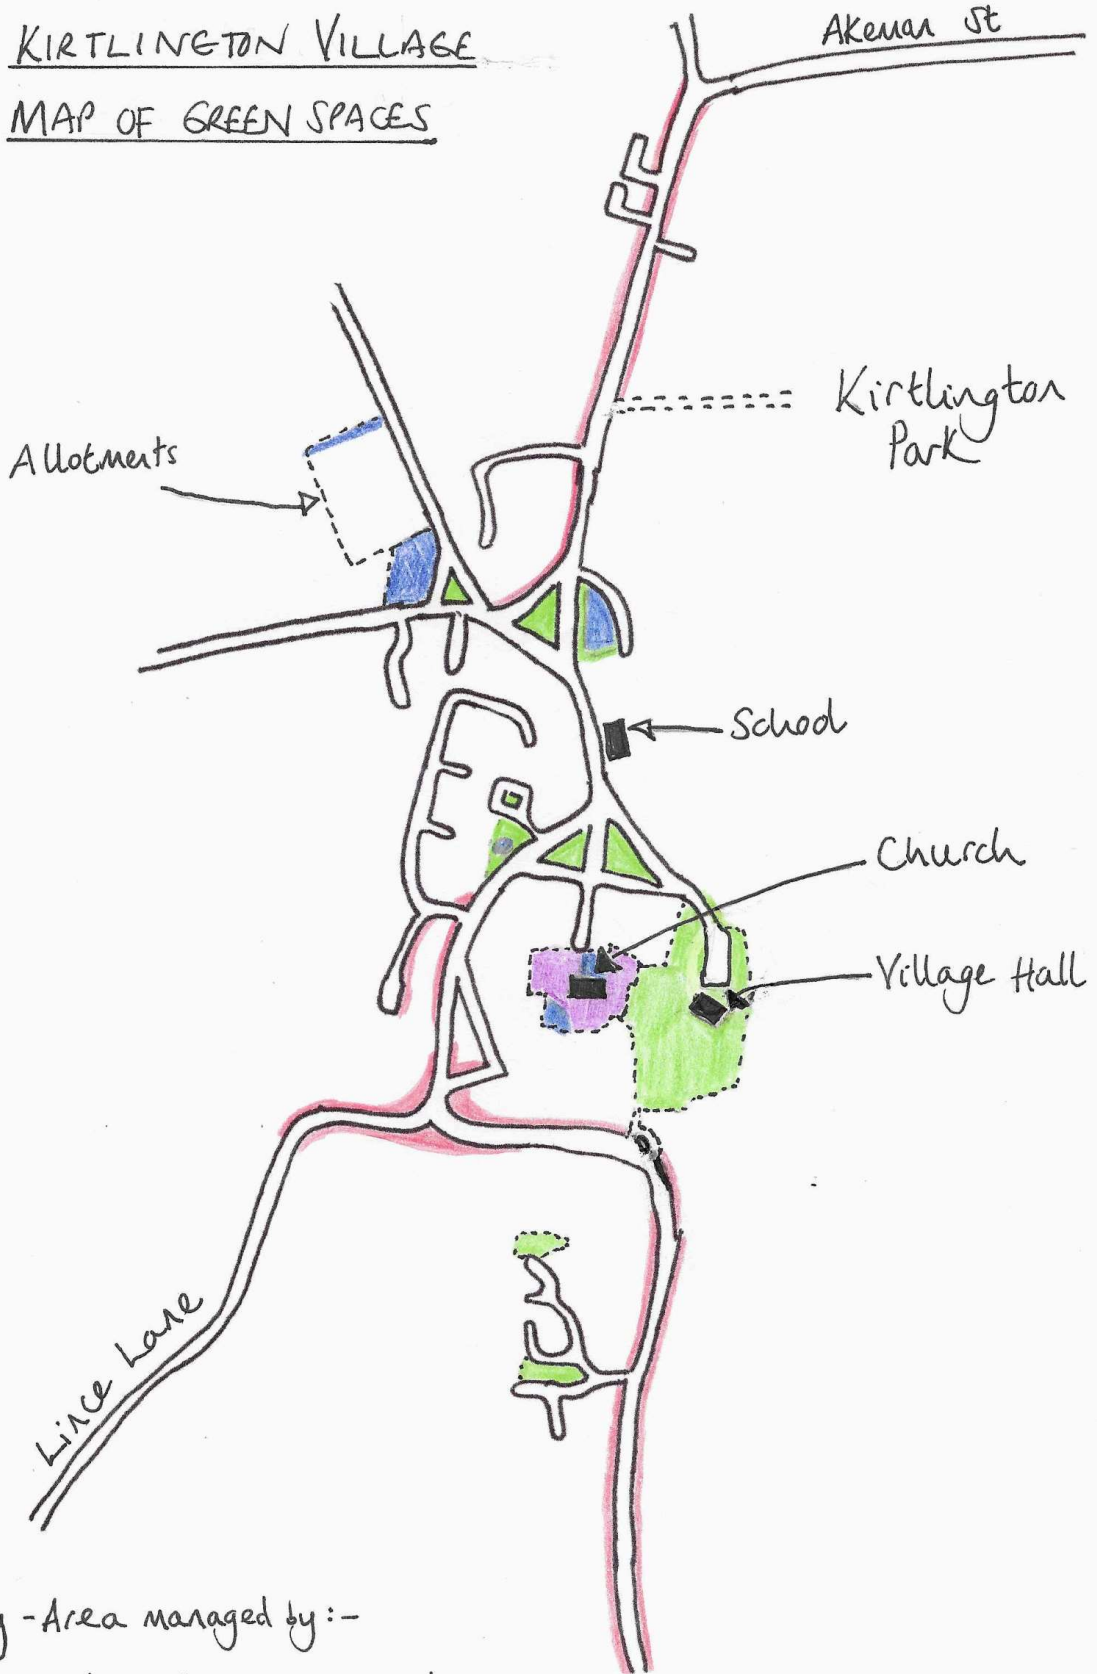

KIRTLINGTON VILLAGE
MAP OF GREEN SPACES

Key - Area managed by :-

-  KPC = Kirtlington Parish Council
-  OCC = Oxfordshire County Council
-  KWACS = Kirtlington Wildlife and Conservation Society
-  PCC = Parochial Church Council.